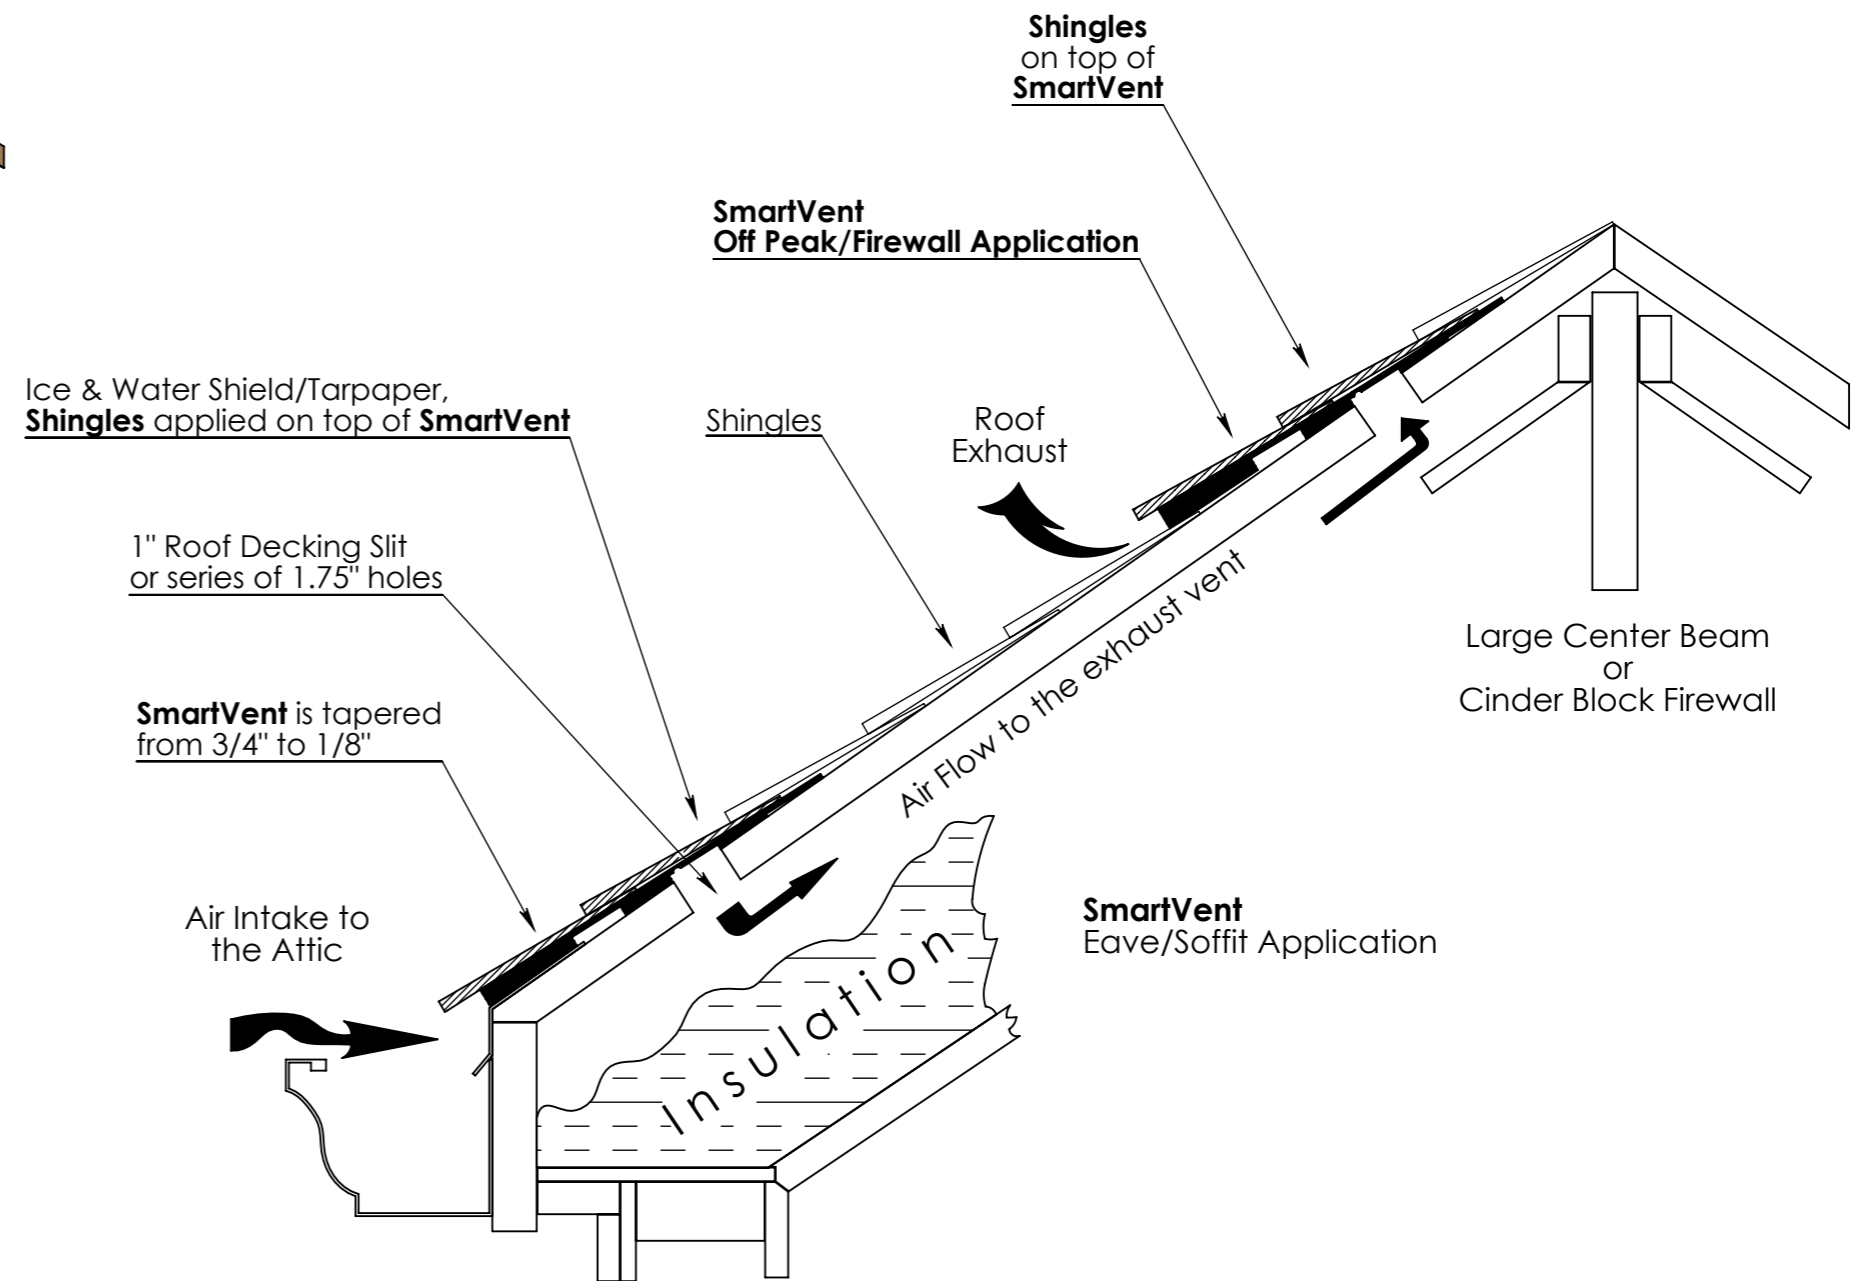

OFF PEAK ROOF
SCALE 1:8

MODEL NAME	OFF PEAK ROOF			NOTES:
DESIGNED	DCIP	-	MATERIAL	-
DRAWN	RMG	14 JUNE 12	QUANTITY	1
CHECKED	DCIP	-	SCALE	1:5
APPROVED	DCIP	-	PROJECTION	
			CLIENT:	
			DCI PRODUCTS	
				REV Initial release.
SHEET	A3	PAGE	7 of 9	