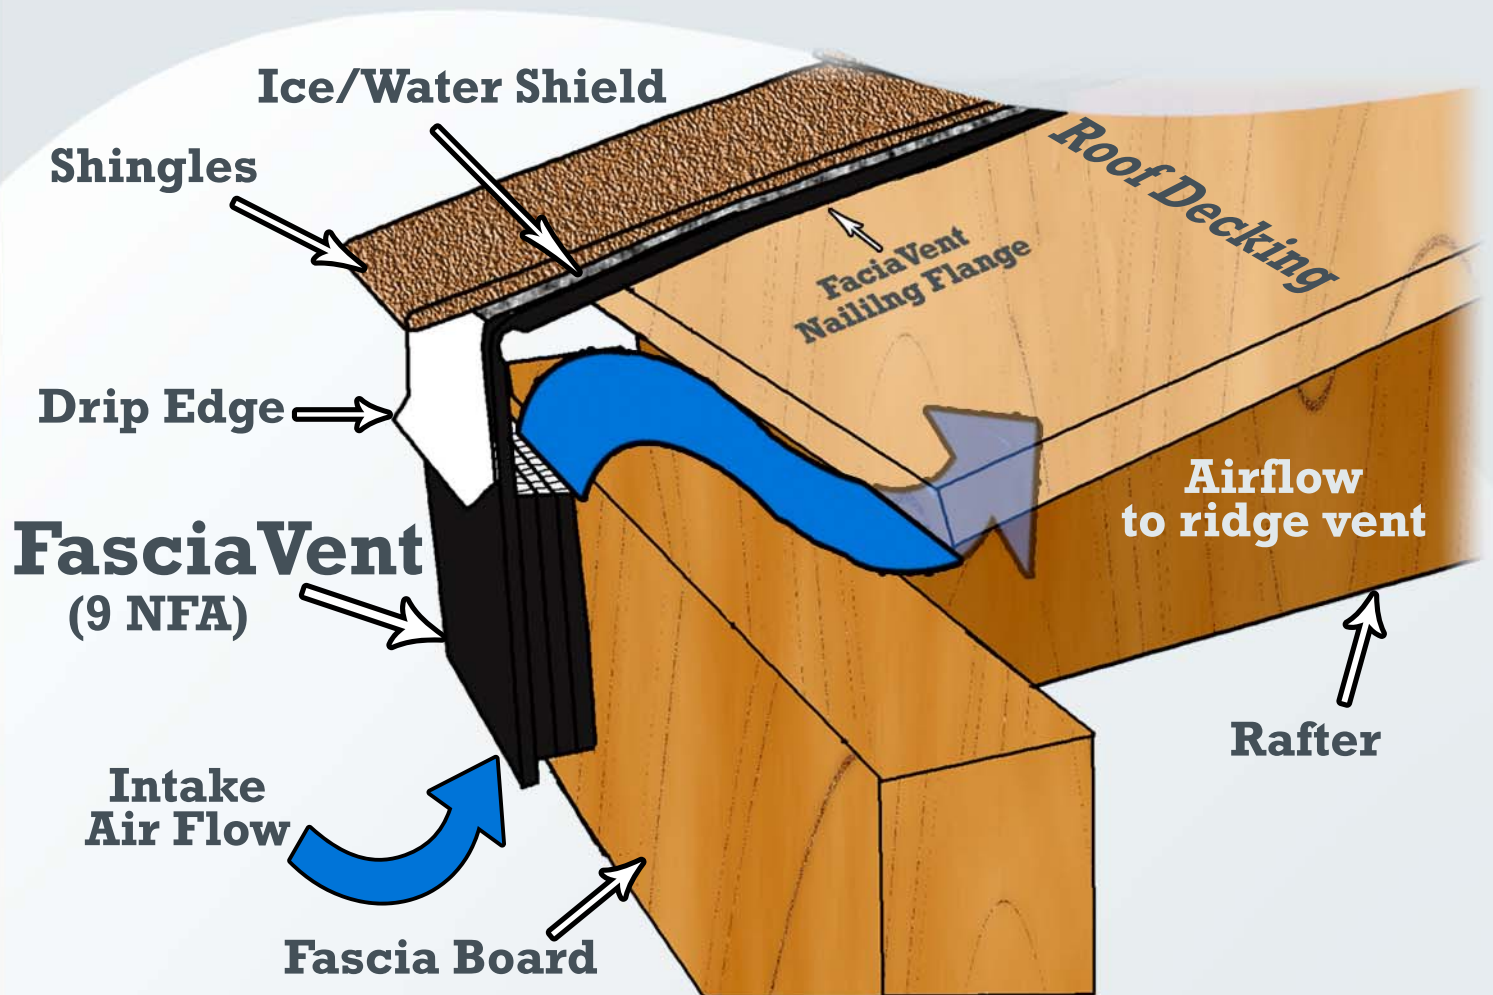

# FASCIA VENT

**FasciaVent** allows air to enter through the fascia board, under the roof decking structure and out the ridge vent or other installed exhaust device. Your gutter can be installed directly onto FasciaVent or a metal capping can cover the vent.

FasciaVent is ideal for all roof types and pitches. Rated 9NFA

FOR MORE INFORMATION

800-622-4455 • [WWW.DCIPRODUCTS.COM](http://WWW.DCIPRODUCTS.COM)